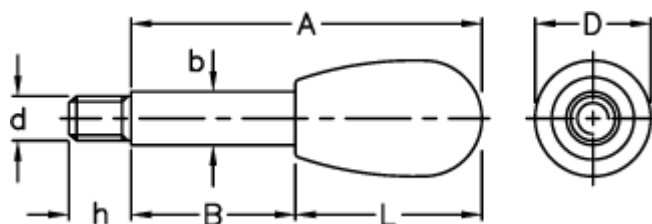

# Data Sheet

Article number: 2304005016  
Description: E+G Lever arm  
BL.668/10x137

## Measures

A	= 137
b	= 10
B	= 105
D	= 20
d 6g	= M8
h	= 11
L	= 32